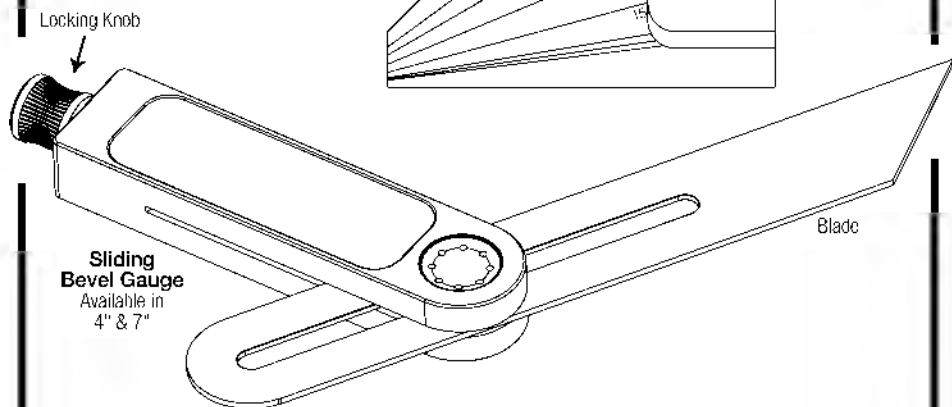

## **SLIDING BEVEL GAUGE & BEVEL BLOCK**

Sold  
Separately

O W N E R ' S M A N U A L

### **SLIDING BEVEL GAUGE - SETTING BLADE TENSION**

The Blade tension of the Sliding Bevel Gauge is set by adjusting the Locking Knob. Turn the Locking Knob clockwise to tighten and counter clockwise to loosen.