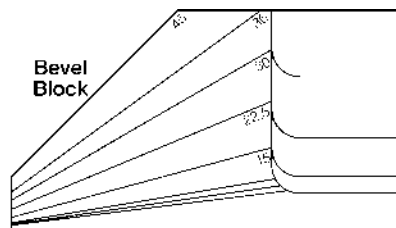

### **SLIDING BEVEL GAUGE - SETTING BLADE TENSION**

The Blade tension of the Sliding Bevel Gauge is set by adjusting the Locking Knob. Turn the Locking Knob clockwise to tighten and counter clockwise to loosen.