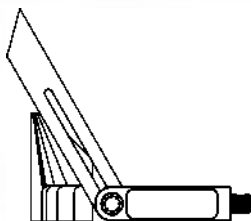

# BEVEL BLOCK

The Bevel Block features 8 different machined steps that make setting the angle on your Sliding Bevel Gauge fast, consistent, and easy. It can be used in 4 different positions.

## • POSITION 1

Angle Options  
15°, 22.5°, 30°,  
36°, 45°

## • POSITION 3

Angle Options  
105°, 112.5°, 120°,  
126°, 135°

Dovetail Ratios  
6:1, 7:1, 8:1