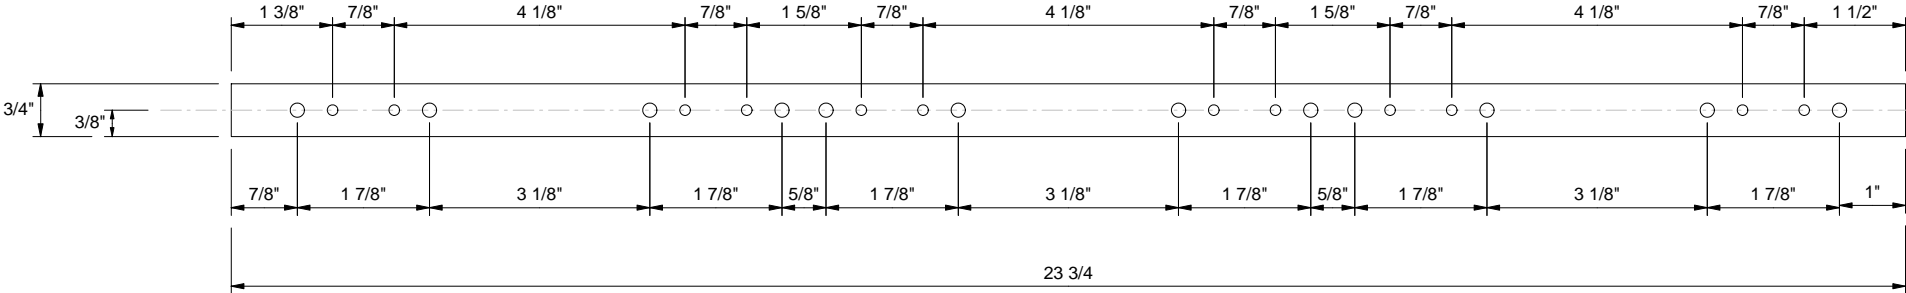

WOODPECKERS STEEL MITER BAR

10-24 THRU HOLES (12)

1/4-20 THRU HOLES (12)